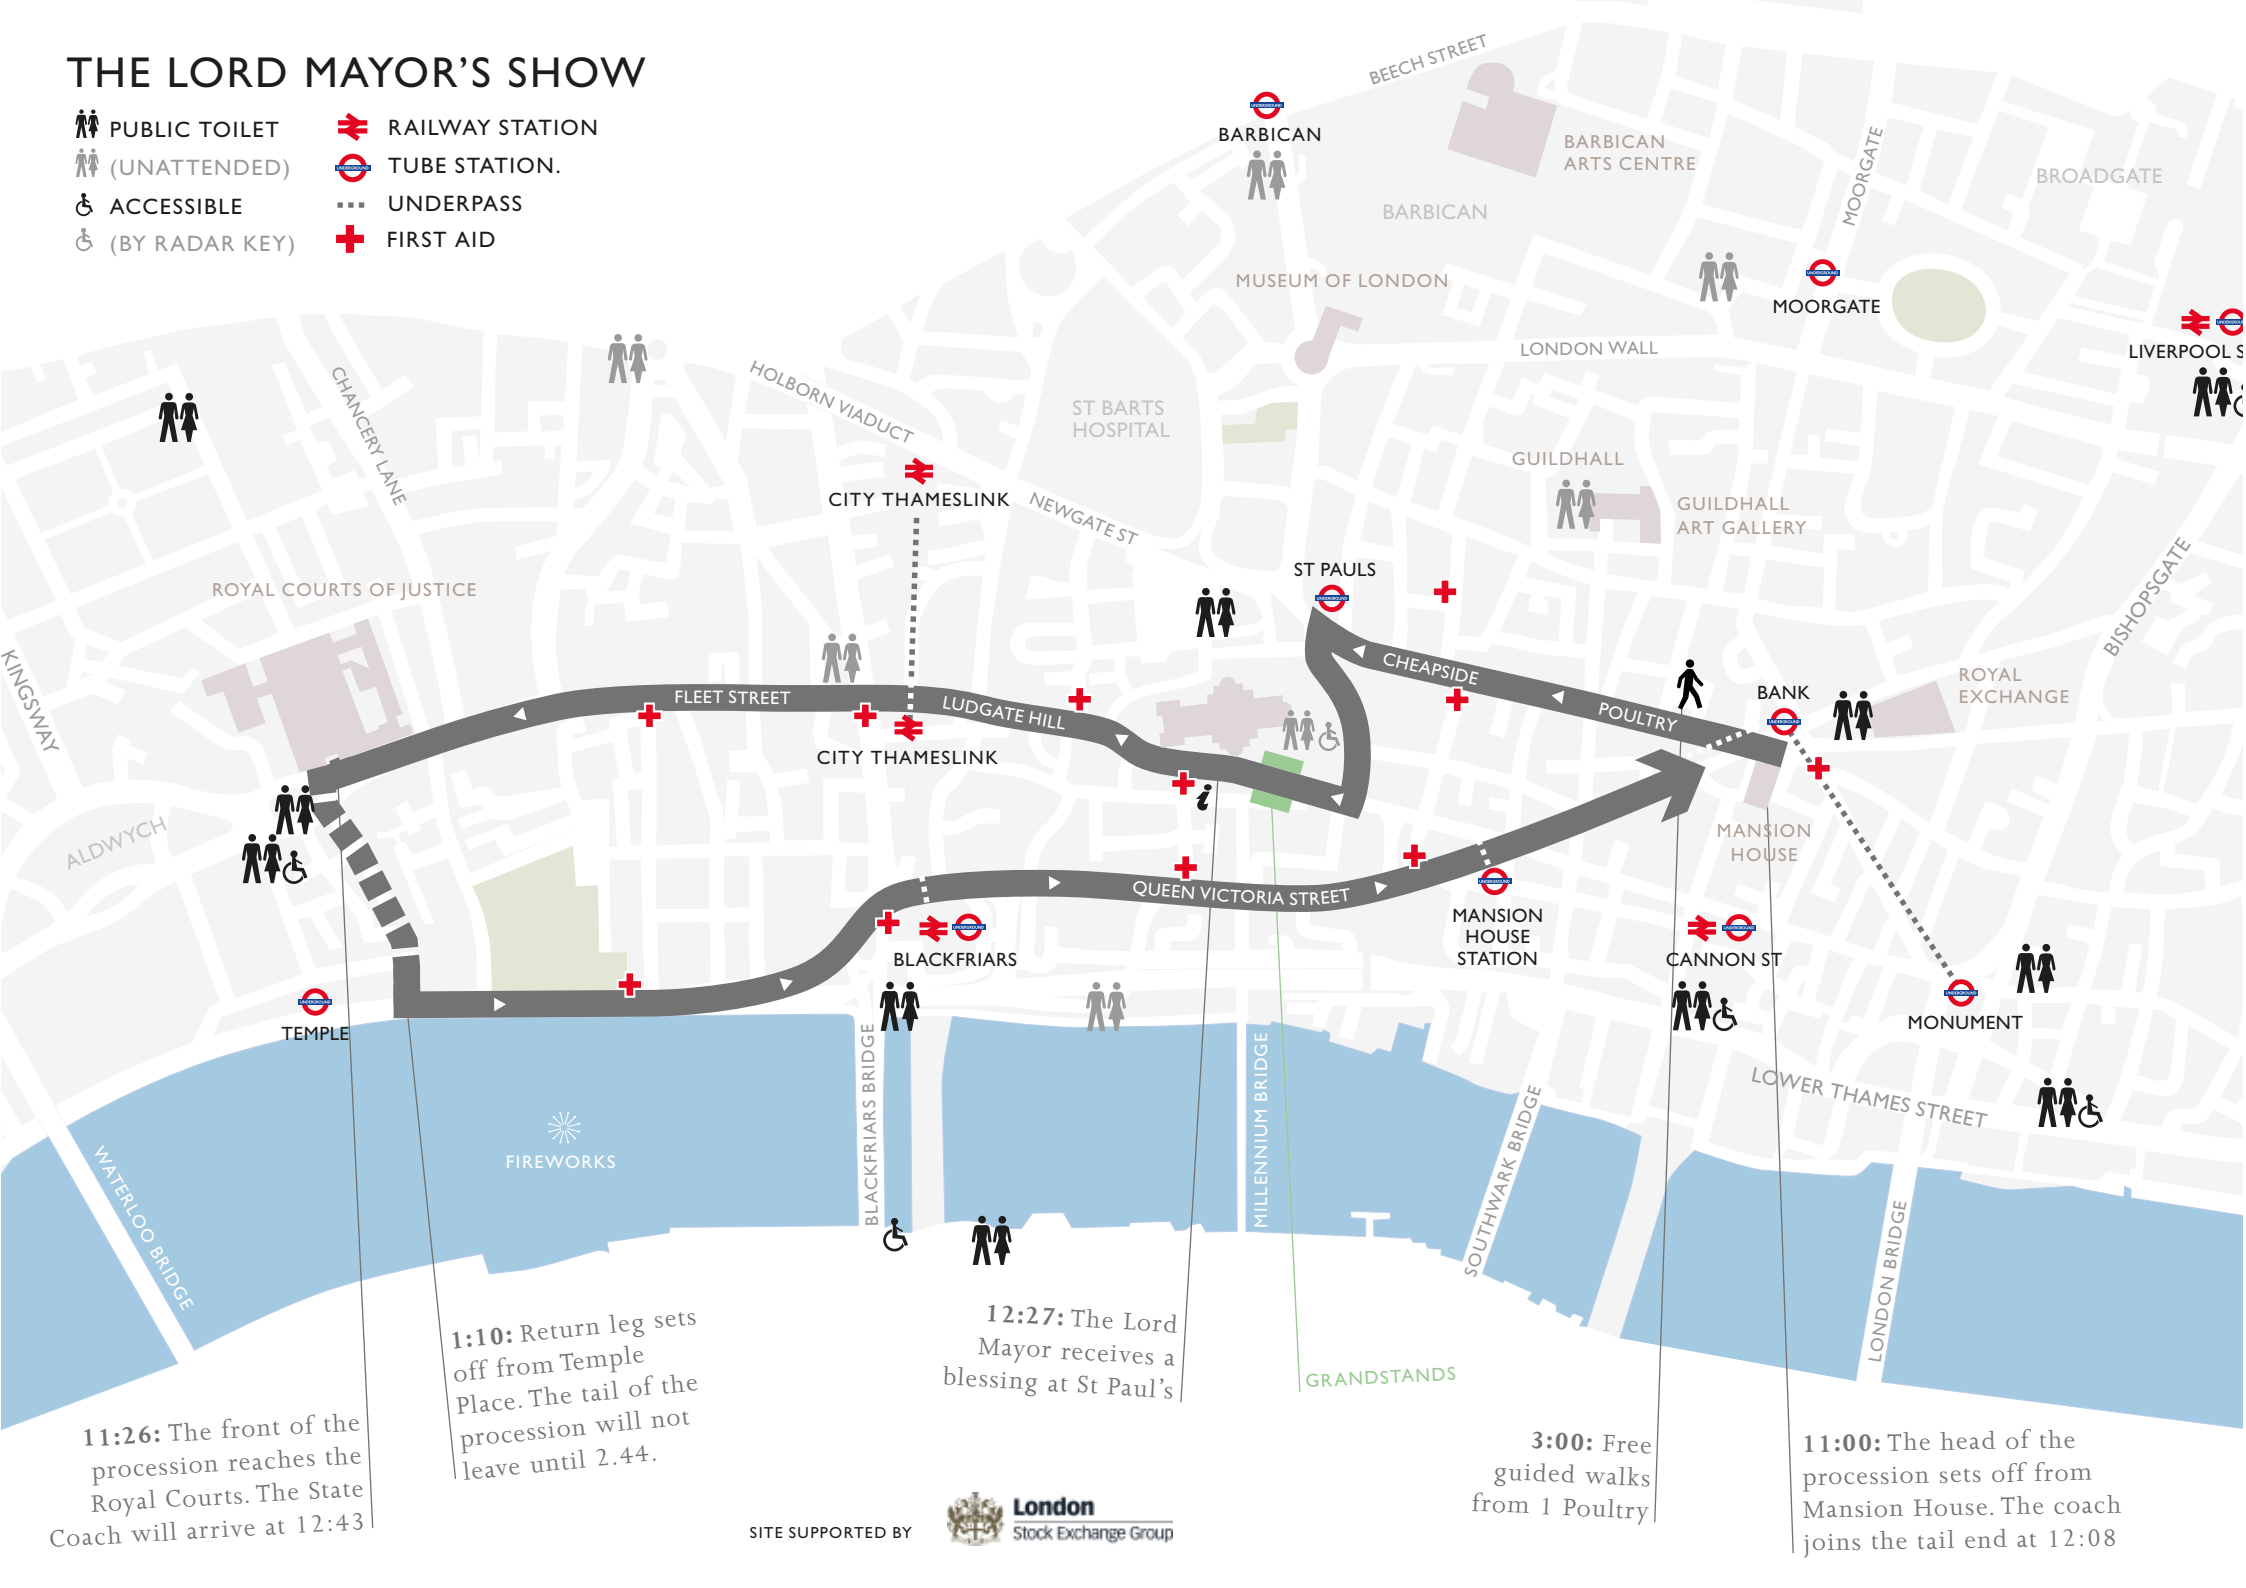

THE LORD MAYOR'S SHOW

-  PUBLIC TOILET
-  (UNATTENDED)
-  ACCESSIBLE
-  (BY RADAR KEY)
-  RAILWAY STATION
-  TUBE STATION
-  UNDERPASS
-  FIRST AID

11:26: The front of the procession reaches the Royal Courts. The State Coach will arrive at 12:43

1:10: Return leg sets off from Temple Place. The tail of the procession will not leave until 2.44.

12:27: The Lord Mayor receives a blessing at St Paul's

GRANDSTANDS

3:00: Free guided walks from 1 Poultry

11:00: The head of the procession sets off from Mansion House. The coach joins the tail end at 12:08